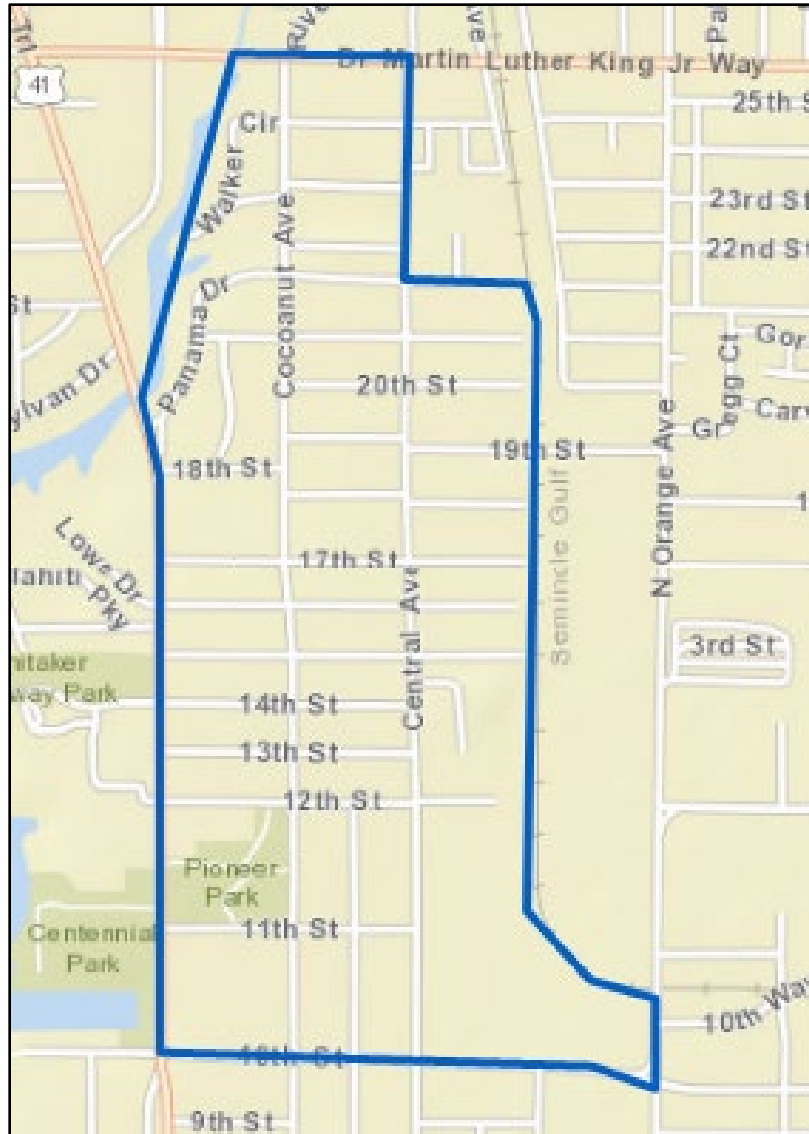

The accuracy of this information is based solely on the reports received during the specified time periods. This report was prepared by the Crime Analyst on June 4, 2026.

Central Coconut Association Area