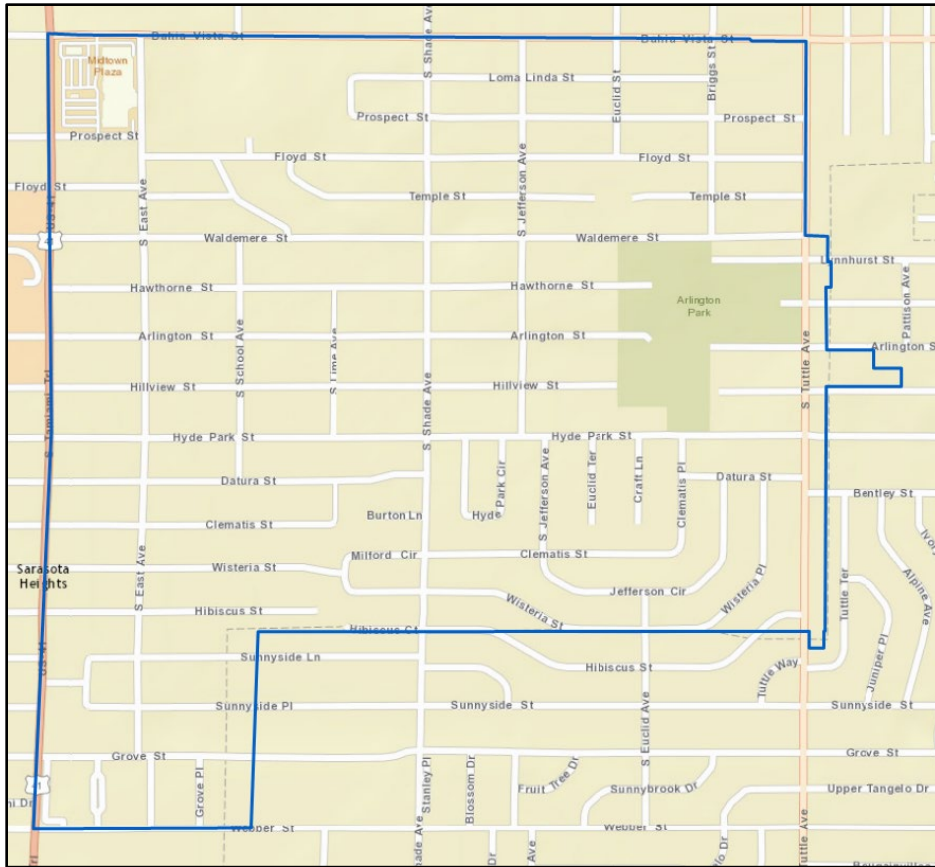

Arlington Park Area

The accuracy of this information is based solely on the reports received during the specified time periods. This report was prepared by the Crime Analyst on June 4, 2026.