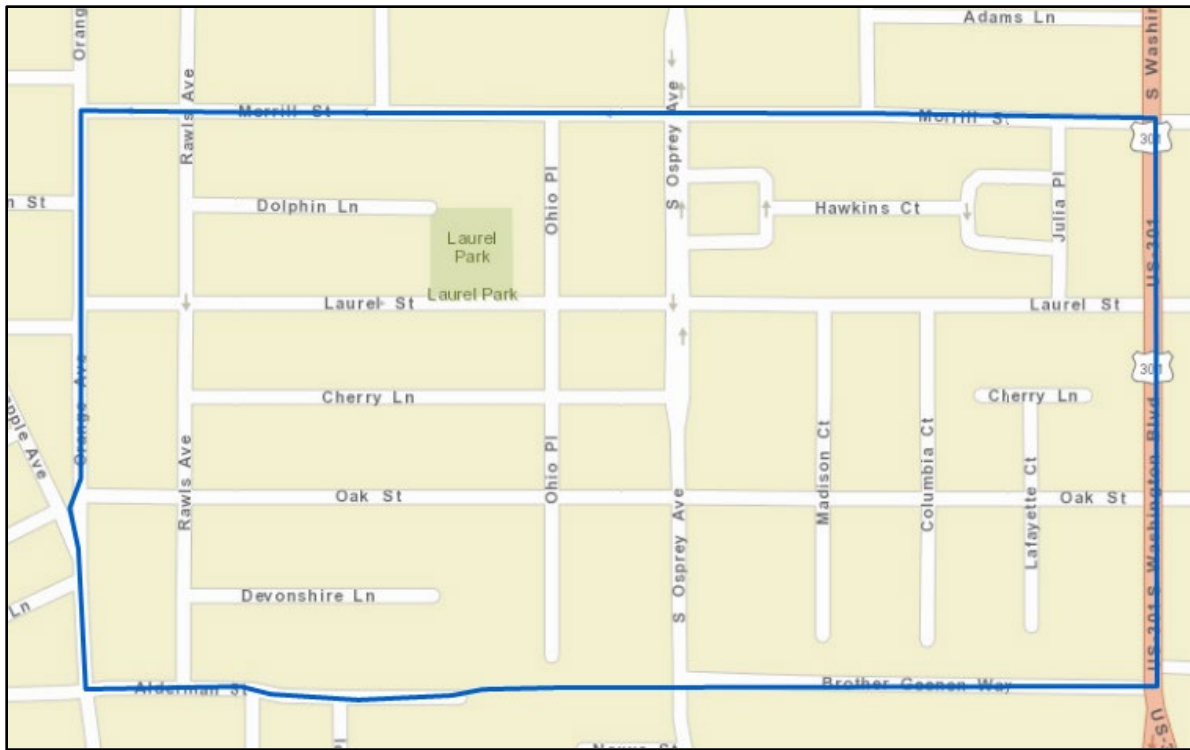

The accuracy of this information is based solely on the reports received during the specified time periods. This report was prepared by the Crime Analyst on June 4, 2026.

Laurel Park Area

The accuracy of this information is based solely on the reports received during the specified time periods. This report was prepared by the Crime Analyst on June 4, 2026.