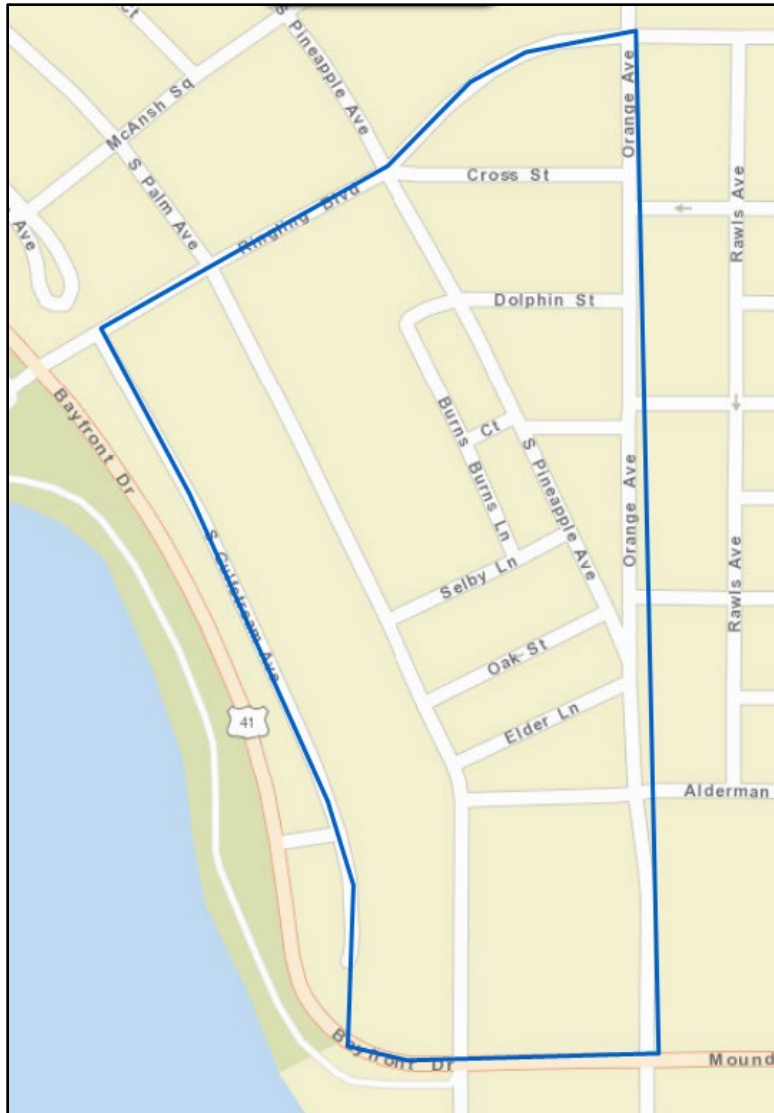

South Downtown Area

The accuracy of this information is based solely on the reports received during the specified time periods. This report was prepared by the Crime Analyst on June 4, 2026.