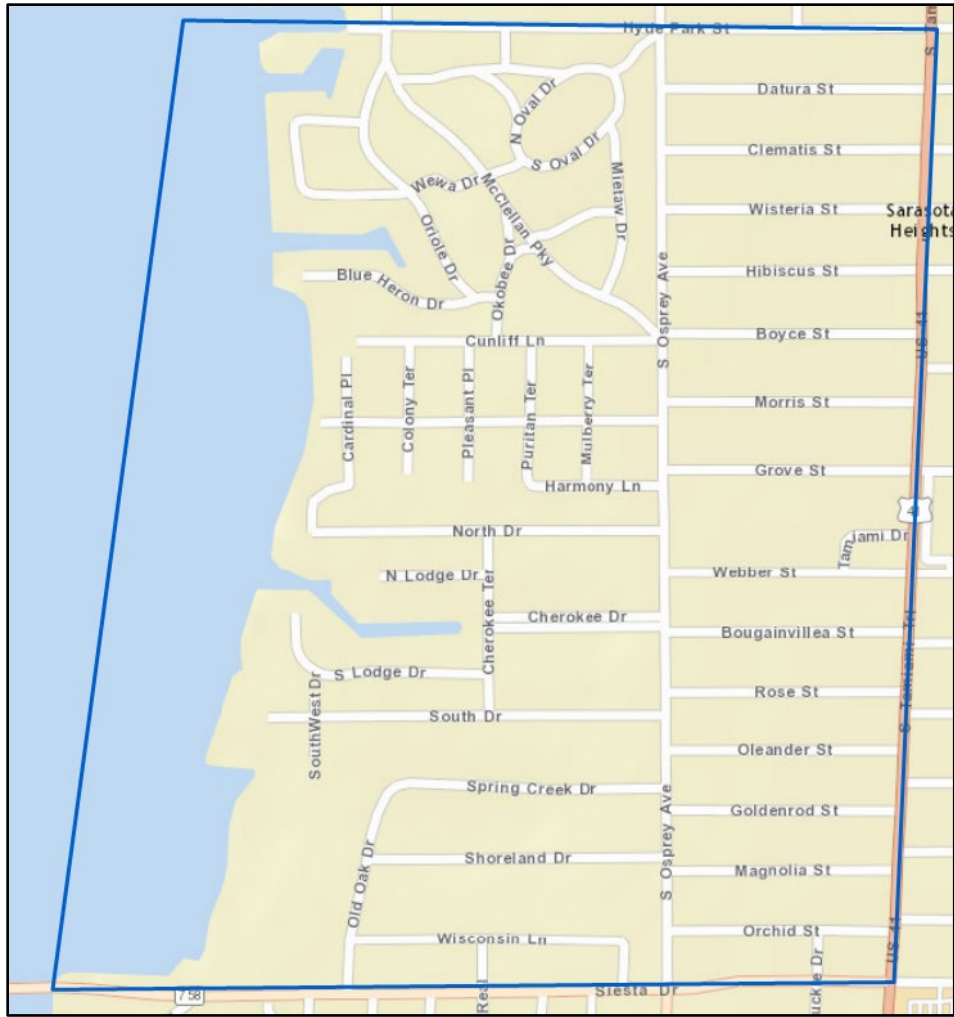

Cherokee Park Area

The accuracy of this information is based solely on the reports received during the specified time periods. This report was prepared by the Crime Analyst on June 4, 2026.