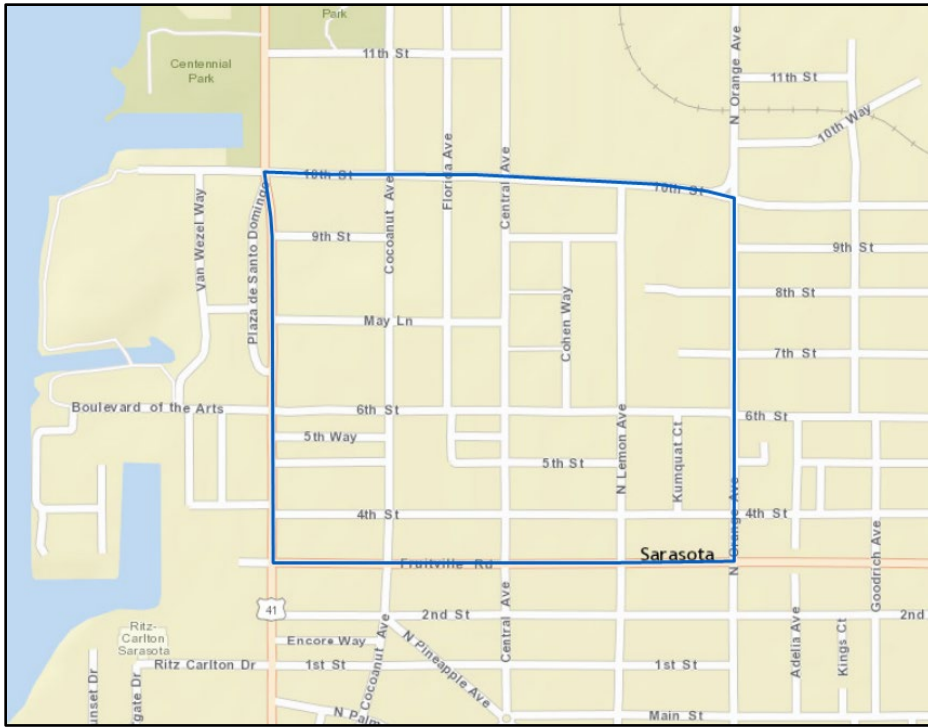

Rosemary District Area

The accuracy of this information is based solely on the reports received during the specified time periods. This report was prepared by the Crime Analyst on June 4, 2026.