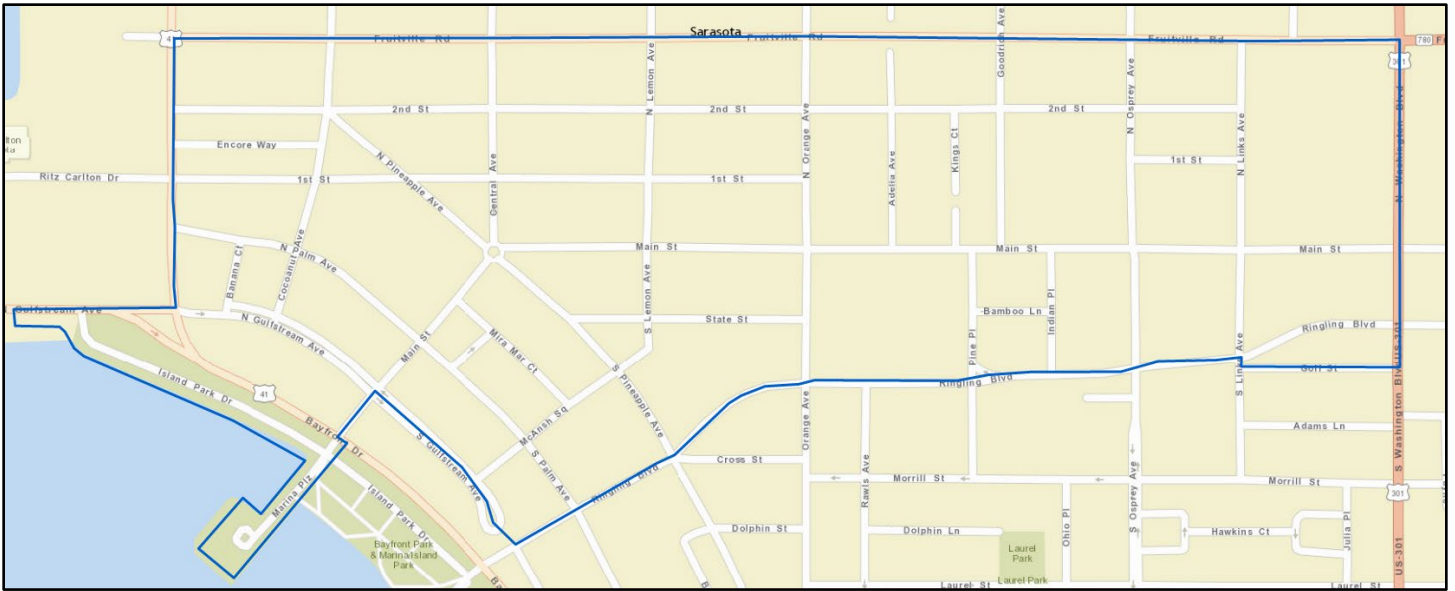

Downtown Area

The accuracy of this information is based solely on the reports received during the specified time periods. This report was prepared by the Crime Analyst on June 4, 2026.