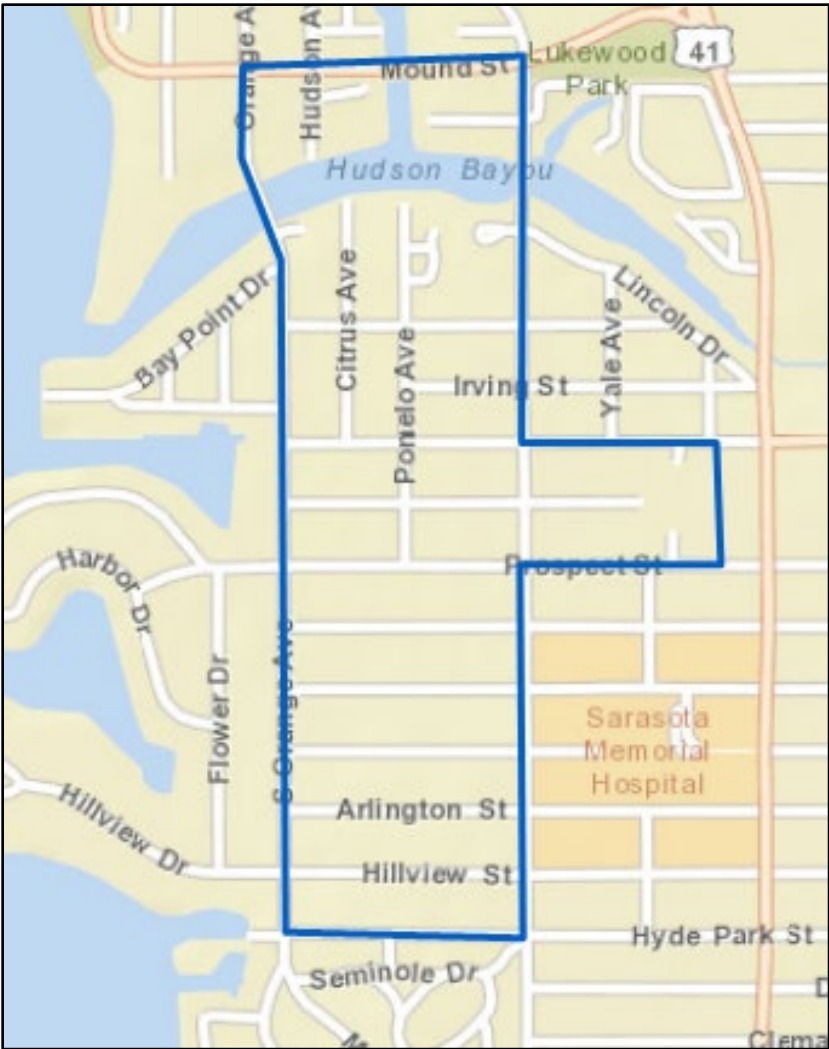

Hudson Bayou Area

The accuracy of this information is based solely on the reports received during the specified time periods. This report was prepared by the Crime Analyst on June 4, 2026.