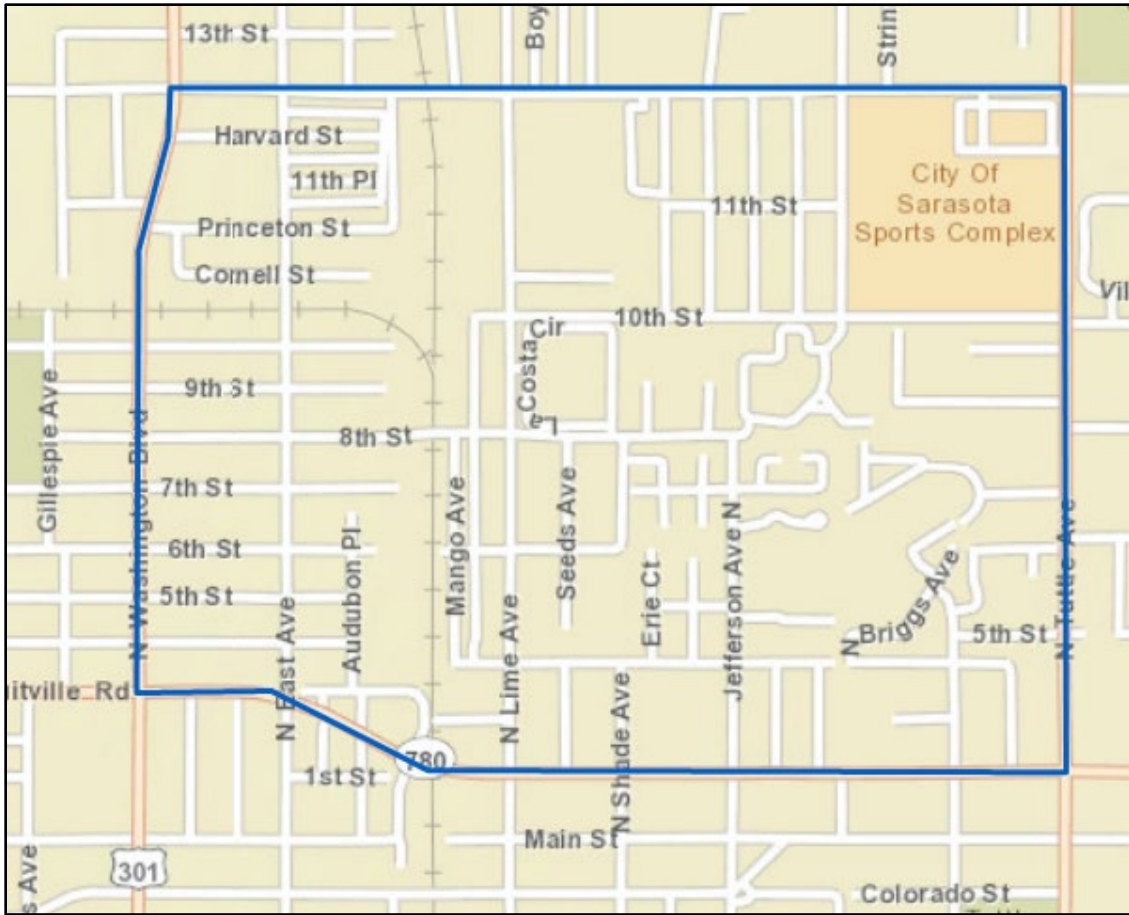

Park East Area

The accuracy of this information is based solely on the reports received during the specified time periods. This report was prepared by the Crime Analyst on June 4, 2026.