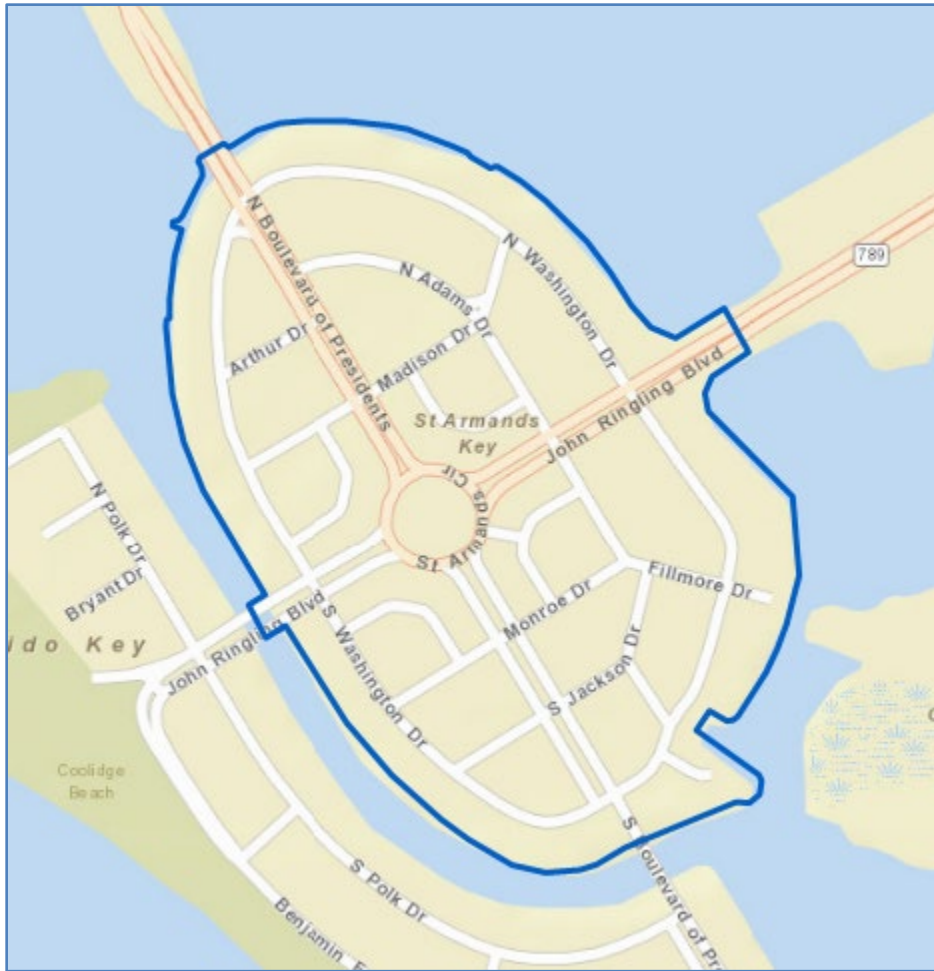

St Armands Area

The accuracy of this information is based solely on the reports received during the specified time periods. This report was prepared by the Crime Analyst on June 4, 2026.