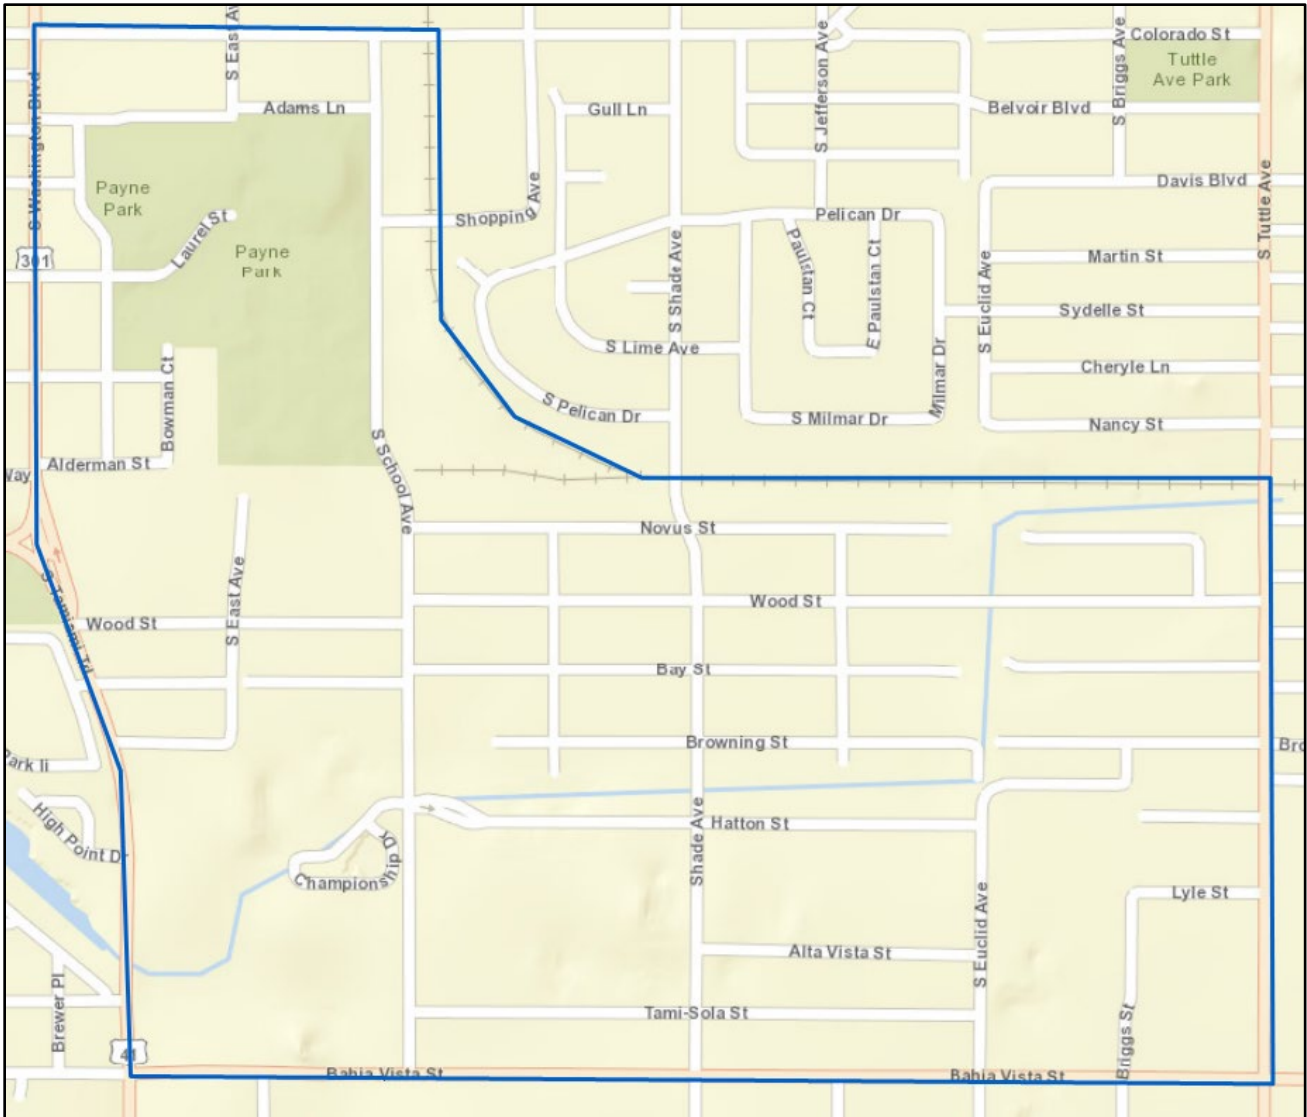

Alta Vista Area

The accuracy of this information is based solely on the reports received during the specified time periods. This report was prepared by the Crime Analyst on June 4, 2026.