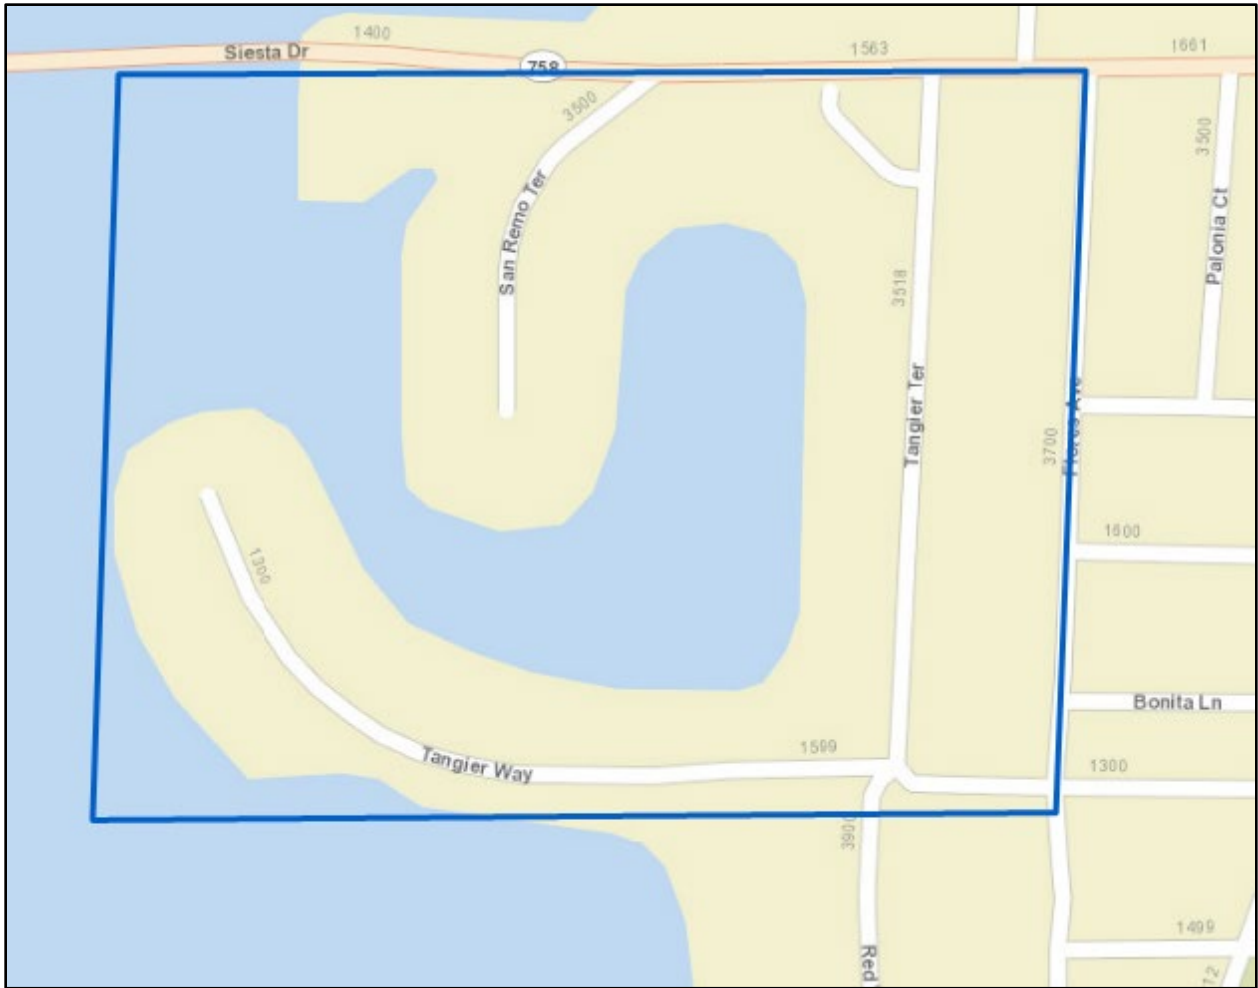

San Remo Estates Area

The accuracy of this information is based solely on the reports received during the specified time periods. This report was prepared by the Crime Analyst on June 4, 2026.